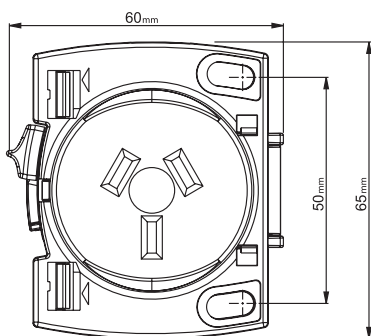

## Surface Socket Quick Connect, 10A

CAT NO. **37QC, CD37QC, BU37QC**

A brand of **legrand**

Cat No.	37QC	CD37QC	BU37QC
Description	Surface Socket Quick Connect, 10A		Surface Socket Quick Connect, 10A - Pack of 10
Colour	White/Yellow		
Nominal Voltage	230 - 240V a.c.		
Nominal Current	10A		
Flat TPS Compatibility	1.0mm <sup>2</sup> Solid Conductor 1.5mm <sup>2</sup> , 2.5mm <sup>2</sup> Standard Conductor		
Mounting Type	Surface		
Cut-out Size	65mmØ		
Dimensions (W x H x D)	60 x 43 x 65mm		
Safety standard	AS/NZS 3112, IEC60669-2-3		

# Surface Socket Quick Connect, 10A

CAT NO. **37QC, CD37QC, BU37QC**

A brand of **legrand**

- Much faster to install than hard-wired plug bases
- Compact size: fit into  $\varnothing$  70mm cut-out
- Compatible with 1mm<sup>2</sup> to 2.5mm<sup>2</sup> TPS Cables
- Extra lock for positive connection
- Marking on terminal for immediate identification of cable slot: minimise error risk

Single product		
Cat No.	Barcode	Dimensions (W x H x D)
CD37QC	9321001462057	138 x 275 x 40mm
Inner Box (QTY 10)		
Cat No.	Barcode	Dimensions (W x H x D)
37QC	9321001462019	340 x 52 x 120mm
CD37QC	9321001462064	340 x 52 x 120mm
BU37QC	9321001462033	340 x 52 x 120mm
Outer Box (QTY 100)		
Cat No.	Barcode	Dimensions (W x H x D)
37QC	9321001462026	340 x 247 x 270mm
CD37QC	9321001462071	340 x 247 x 270mm
BU37QC	9321001462040	340 x 247 x 270mm