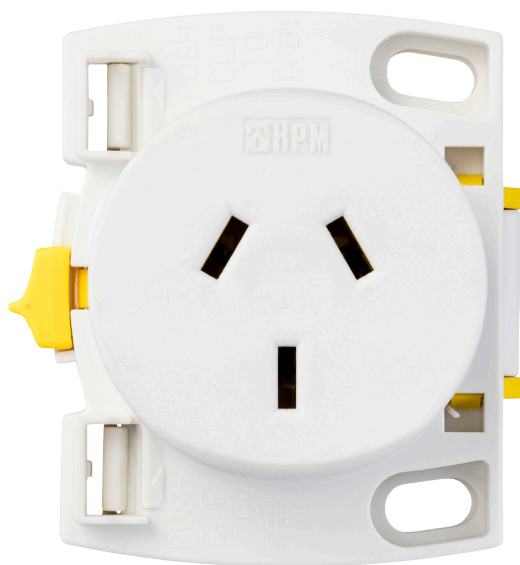

## Surface Socket Quick Connect, 10A

CAT NO. **37QC, CD37QC, BU37QC**

A brand of **legrand**

Cat No.	37QC	CD37QC	BU37QC
Description	Surface Socket Quick Connect, 10A		Surface Socket Quick Connect, 10A - Pack of 10
Colour	White/Yellow		
Nominal Voltage	230 - 240V a.c.		
Nominal Current	10A		
Flat TPS Compatibility	1.0mm <sup>2</sup> Solid Conductor 1.5mm <sup>2</sup> , 2.5mm <sup>2</sup> Standard Conductor		
Mounting Type	Surface		
Cut-out Size	65mmØ		
Dimensions (W x H x D)	60 x 43 x 65mm		
Safety standard	AS/NZS 3112, IEC60669-2-3		

# Surface Socket Quick Connect, 10A

CAT NO. **37QC, CD37QC, BU37QC**

A brand of **legrand**

- Much faster to install than hard-wired plug bases
- Compact size: fit into  $\varnothing$  70mm cut-out
- Compatible with 1mm<sup>2</sup> to 2.5mm<sup>2</sup> TPS Cables
- Extra lock for positive connection
- Marking on terminal for immediate identification of cable slot: minimise error risk