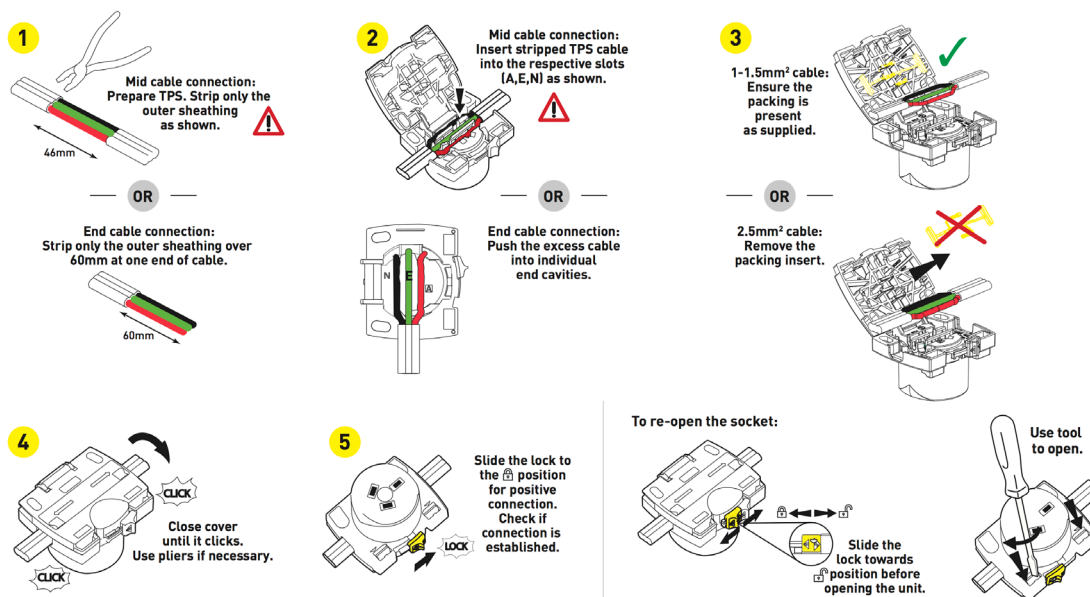

## Surface Socket Quick Connect, 10A

CAT NO. **37QC, CD37QC, BU37QC**

A brand of **legrand**

Cat No.	37QC	CD37QC	BU37QC
Description	Surface Socket Quick Connect, 10A		Surface Socket Quick Connect, 10A - Pack of 10
Colour	White/Yellow		
Nominal Voltage	230 - 240V a.c.		
Nominal Current	10A		
Flat TPS Compatibility	1.0mm <sup>2</sup> Solid Conductor 1.5mm <sup>2</sup> , 2.5mm <sup>2</sup> Standard Conductor		
Mounting Type	Surface		
Cut-out Size	65mmØ		
Dimensions (W x H x D)	60 x 43 x 65mm		
Safety standard	AS/NZS 3112, IEC60669-2-3		

# Surface Socket Quick Connect, 10A

CAT NO. **37QC, CD37QC, BU37QC**

A brand of **legrand**

- Much faster to install than hard-wired plug bases
- Compact size: fit into  $\varnothing$  70mm cut-out
- Compatible with 1mm<sup>2</sup> to 2.5mm<sup>2</sup> TPS Cables
- Extra lock for positive connection
- Marking on terminal for immediate identification of cable slot: minimise error risk

### Warning

1. The surface socket cannot be reused on cables of a different size once it is removed after installation. It shall not be subjected to movement or flexing once installed.
  2. This product must be installed by a licensed electrical contractor.
  3. Electricity is dangerous! Disconnect power before connecting/disconnecting this product.
- NOTE: Owing to the nature of the socket contacts used in this product, continuity testing SHALL be conducted with an instrument using flat pins rather than standard instrument probes.